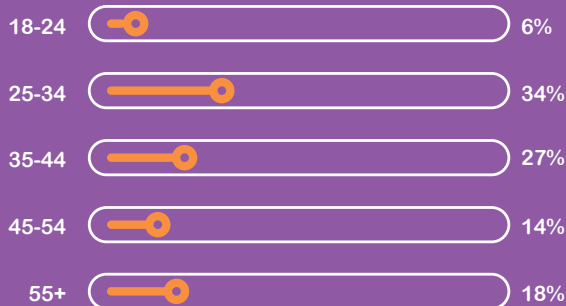

16%

53%

47%

Age

Facebook
+97K

	KSA	KUWAIT	UAE	QATAR	BAHRAIN	OMAN	EGYPT	LEBANON	JORDAN
Unique Visitors	32K	7K	7.4K	2.4K	1.3K	3K	14K	2.4K	4K
Returning Visits	14%	13%	39%	15%	15%	17%	21%	18%	18%
Avg. Visit Duration	0:00:37	0:00:40	0:00:47	0:00:37	0:00:38	0:00:38	0:01:05	0:00:52	0:00:58
Bounce Rate	24%	23%	27%	30%	30%	20%	22%	18%	20%
Visits	38K	8K	9K	3K	1.5K	4K	18K	3K	5.5K
Pageviews	76K	16K	19K	6K	3K	10K	60K	8K	18K
Pages per Visit	2	2	2	2	2	2	3	3	3