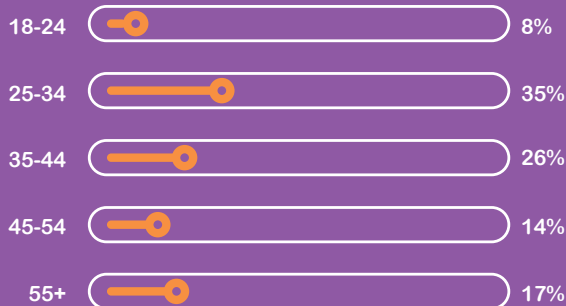

13%

43%

57%

Age

Facebook
+98K

	KSA	KUWAIT	UAE	QATAR	BAHRAIN	OMAN	EGYPT	LEBANON	JORDAN
Unique Visitors	43K	8K	7K	2K	1K	4K	25K	5K	11K
Returning Visits	10%	12%	15%	14%	13%	14%	15%	14%	14%
Avg. Visit Duration	0:00:32	0:00:28	0:00:43	0:00:32	0:00:30	0:00:42	0:00:47	0:00:39	0:00:38
Bounce Rate	17%	14%	23%	20%	18%	30%	21%	11%	13%
Visits	47K	9K	9K	2K	1K	4K	29K	5K	13K
Pageviews	78K	14K	17K	4K	2K	9K	57K	10K	23K
Pages per Visit	2	1	2	2	2	2	2	2	2