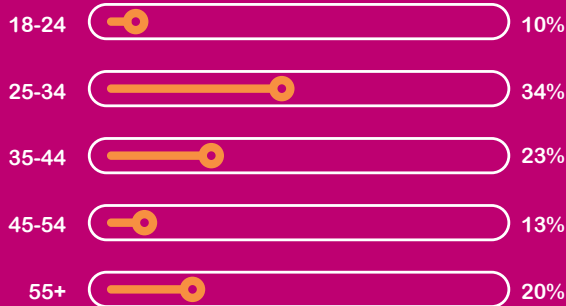

Bounce Rate
20%

Returning Visits
32%

Snapchat
+3.2M

Instagram
+1.3M

Facebook
+10.4M

Twitter
+331K

41%

59%

Age

	KSA	KUWAIT	UAE	QATAR	BAHRAIN	OMAN	EGYPT	LEBANON	JORDAN
Unique Visitors	643K	90K	94K	25K	17K	70K	1.9M	64K	189K
Returning Visits	30%	31%	32%	36%	34%	46%	38%	34%	39%
Avg. Visit Duration	0:00:46	0:01:02	0:01:13	0:01:09	0:00:55	0:01:08	0:01:14	0:01:15	0:01:14
Bounce Rate	17%	21%	22%	14%	16%	10%	22%	16%	15%
Visits	825K	119K	133K	36K	23K	115K	2.7M	90K	286K
Pageviews	3M	516K	711K	190K	104K	723K	12M	471K	1.5M
Pages per Visit	4	4	5	5	5	6	5	5	4