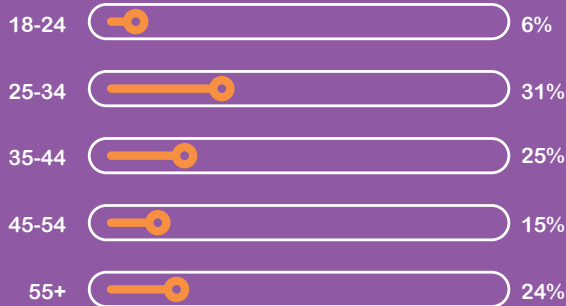

Bounce Rate
44%

Returning Visits
17%

60%

40%

Age

Facebook
+97K

	KSA	KUWAIT	UAE	QATAR	BAHRAIN	OMAN	EGYPT	LEBANON	JORDAN
Unique Visitors	35K	7K	6.7K	2K	1.3K	3K	30K	3K	6K
Returning Visits	16%	18%	20%	18%	15%	21%	18%	18%	21%
Avg. Visit Duration	0:00:39	0:00:41	0:00:47	0:00:39	0:00:38	0:00:45	0:00:55	0:00:54	0:00:50
Bounce Rate	47%	53%	47%	51%	30%	40%	34%	43%	35%
Visits	44K	9K	9K	3K	1.5K	4K	36.4K	3K	8K
Pageviews	99K	19K	21K	6K	3K	12K	100K	11K	27K
Pages per Visit	2	2	2	2	2	3	3	3	3